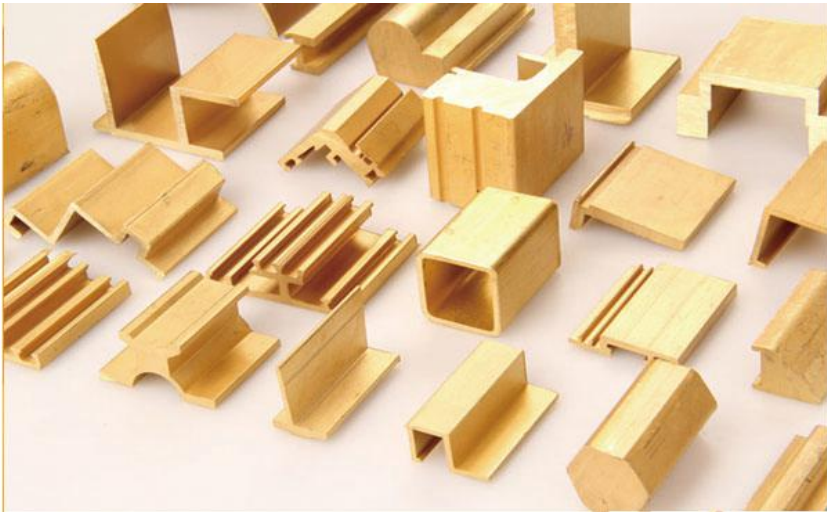

HENKEL INDUSTRIAL PRODUCTS CO., LTD.
SPECILIZE IN BRASS & EXCEL AT EXTRUSION